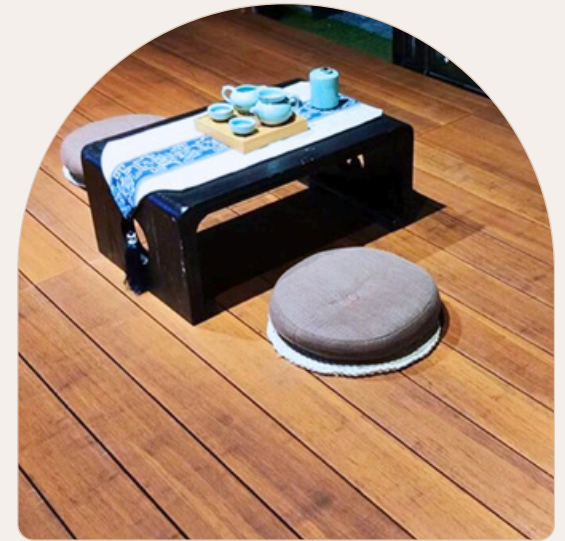

PRIVATE VILLA

Dubai sofa & carpet project

PRIVATE VILLA

Nad Al shiba

VILLA IN DUBAI

Dubai - The Palm

PRIVATE VILLA

Thermowood Deck swimming pool Dubai